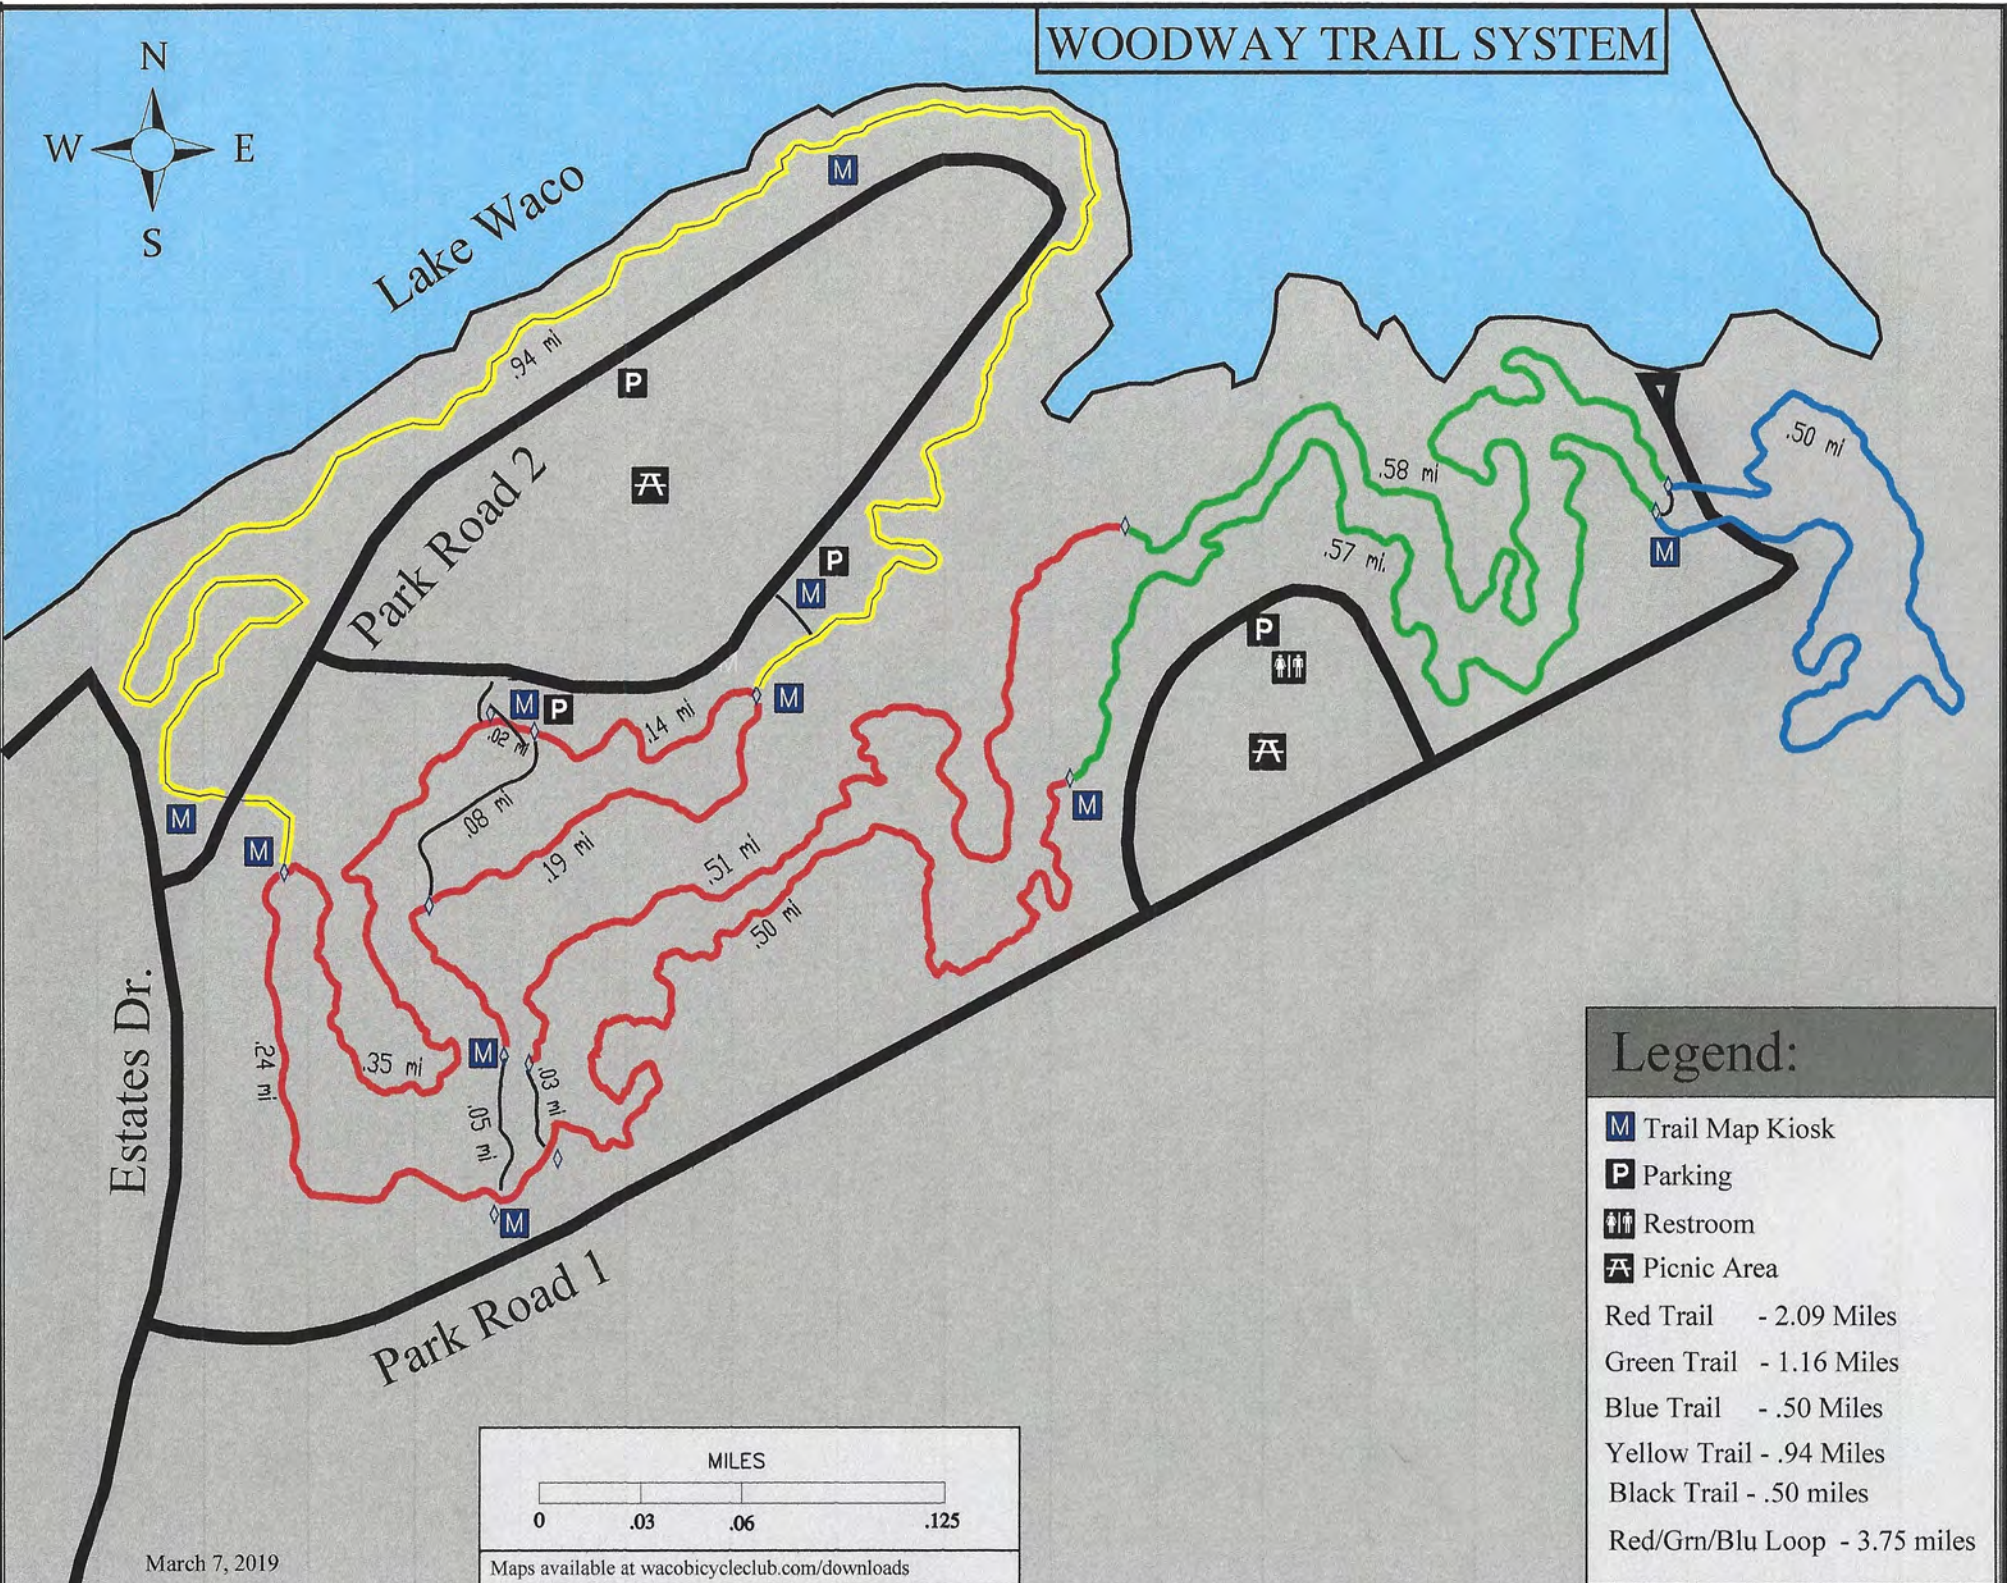

WOODWAY TRAIL SYSTEM

Legend:

- M** Trail Map Kiosk
- P** Parking
- ♿** Restroom
- A** Picnic Area
- Red Trail - 2.09 Miles
- Green Trail - 1.16 Miles
- Blue Trail - .50 Miles
- Yellow Trail - .94 Miles
- Black Trail - .50 miles
- Red/Grn/Blu Loop - 3.75 miles

March 7, 2019

Maps available at wacobicycleclub.com/downloads