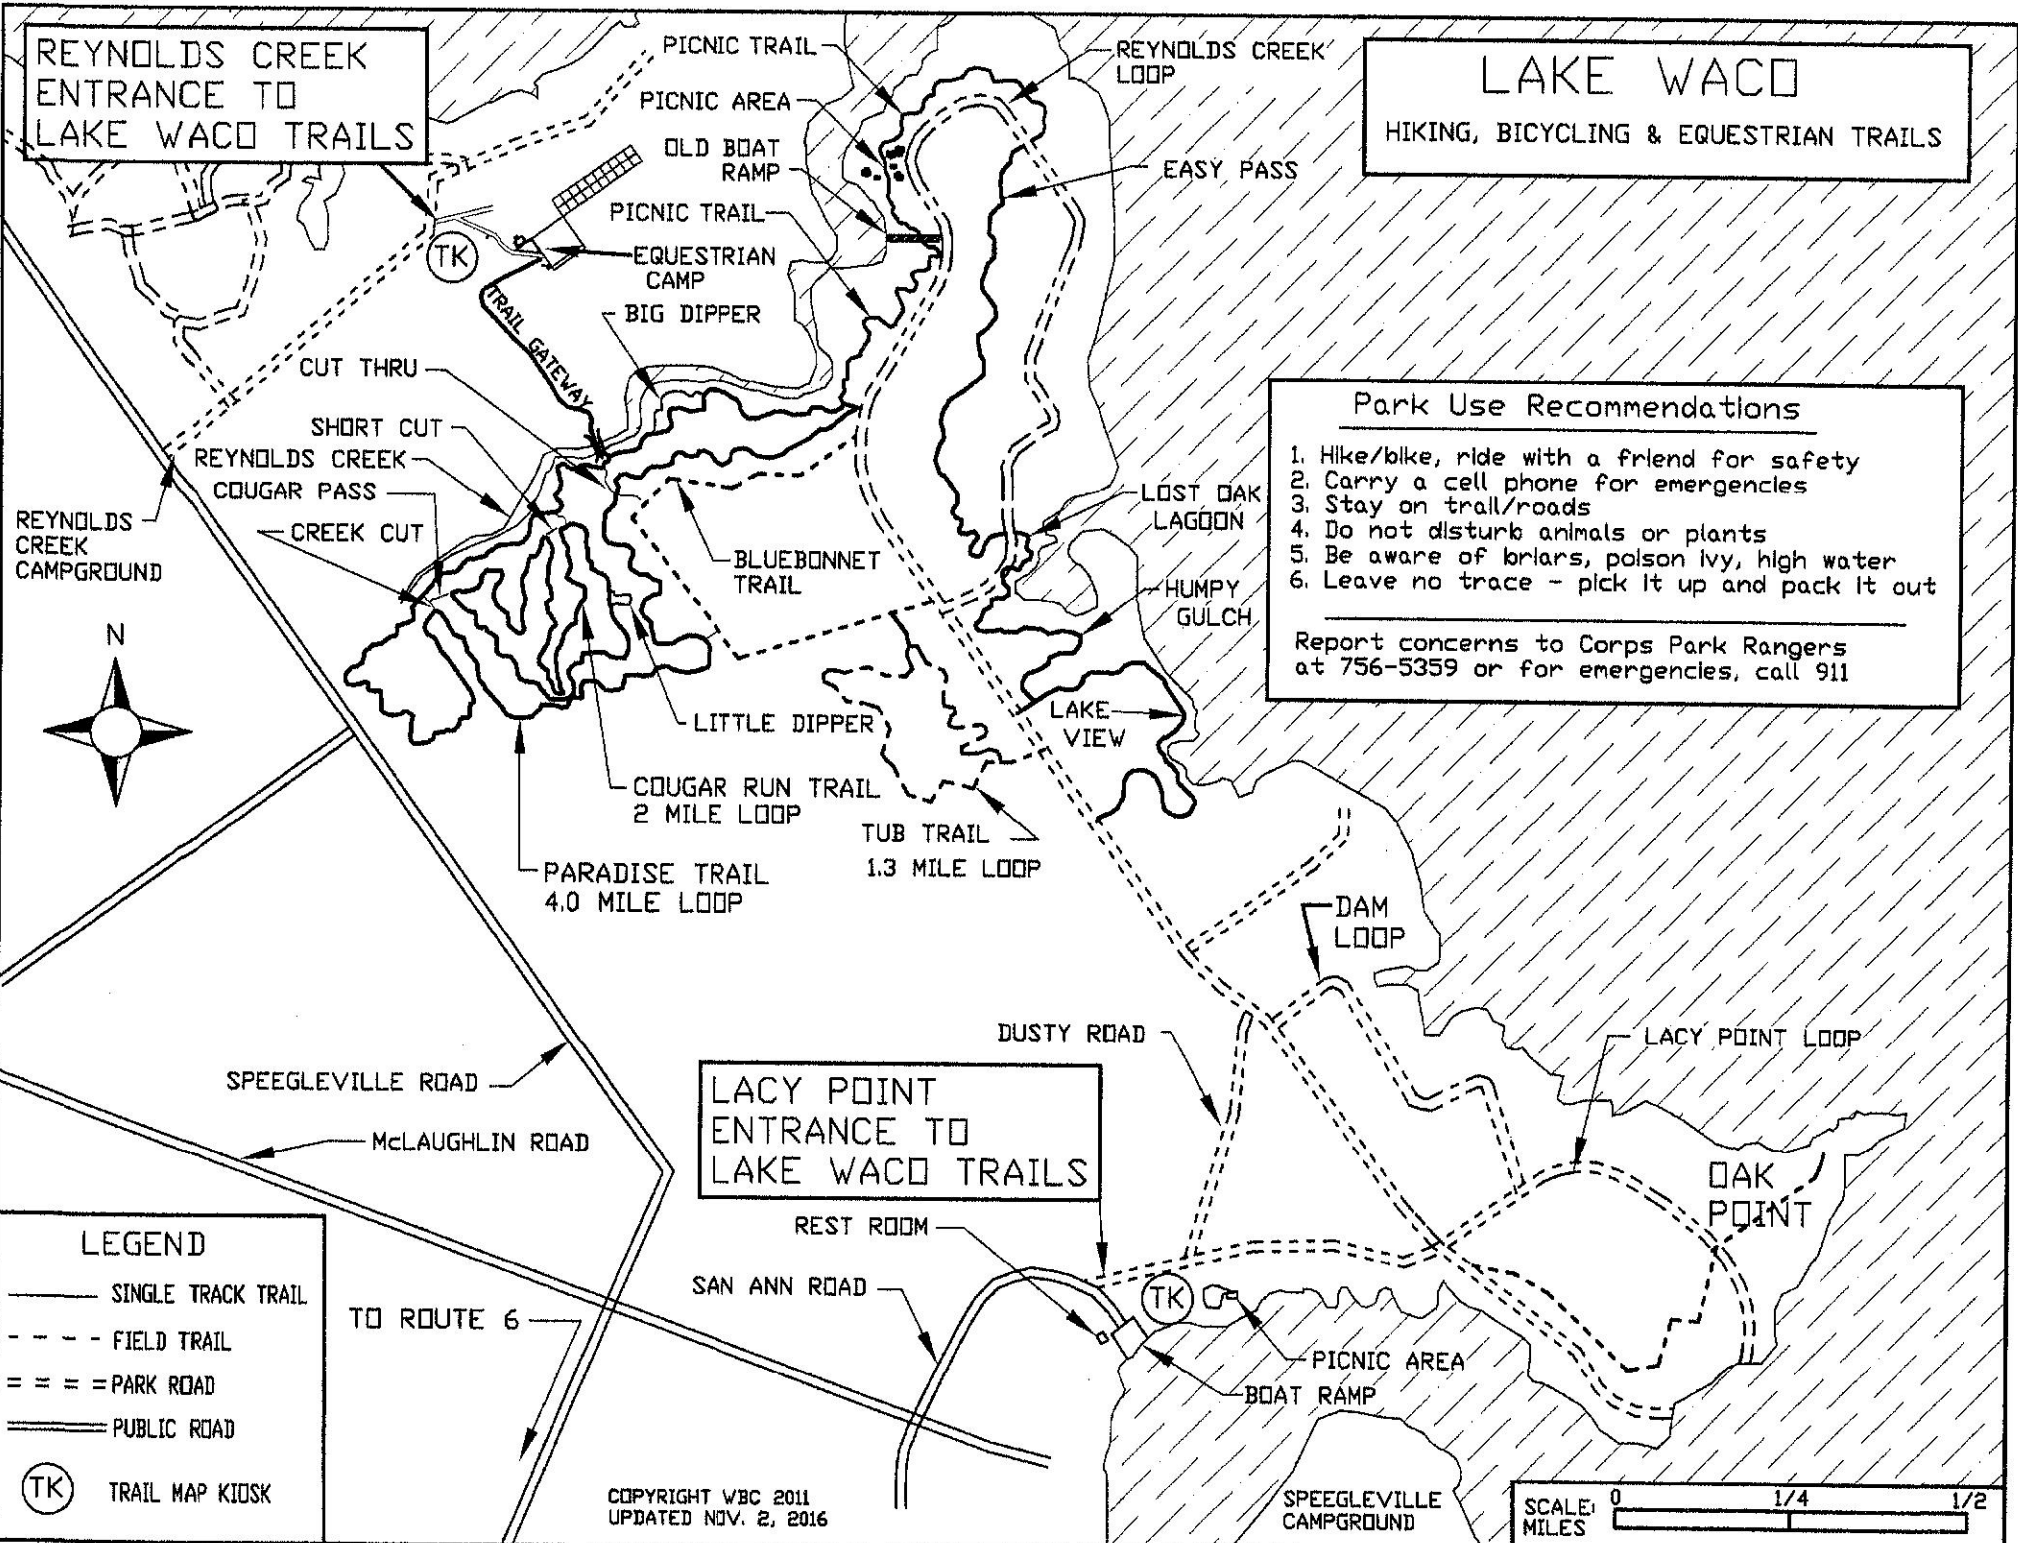

REYNOLDS CREEK
ENTRANCE TO
LAKE WACO TRAILS

LAKE WACO
HIKING, BICYCLING & EQUESTRIAN TRAILS

Park Use Recommendations

1. Hike/bike, ride with a friend for safety
2. Carry a cell phone for emergencies
3. Stay on trail/roads
4. Do not disturb animals or plants
5. Be aware of briars, poison ivy, high water
6. Leave no trace - pick it up and pack it out

Report concerns to Corps Park Rangers at 756-5359 or for emergencies, call 911

LEGEND

- SINGLE TRACK TRAIL
- - - FIELD TRAIL
- = = = PARK ROAD
- == PUBLIC ROAD
- (TK) TRAIL MAP KIOSK

LACY POINT
ENTRANCE TO
LAKE WACO TRAILS

COPYRIGHT WBC 2011
UPDATED NOV. 2, 2016

SCALE: 0 1/4 1/2
MILES